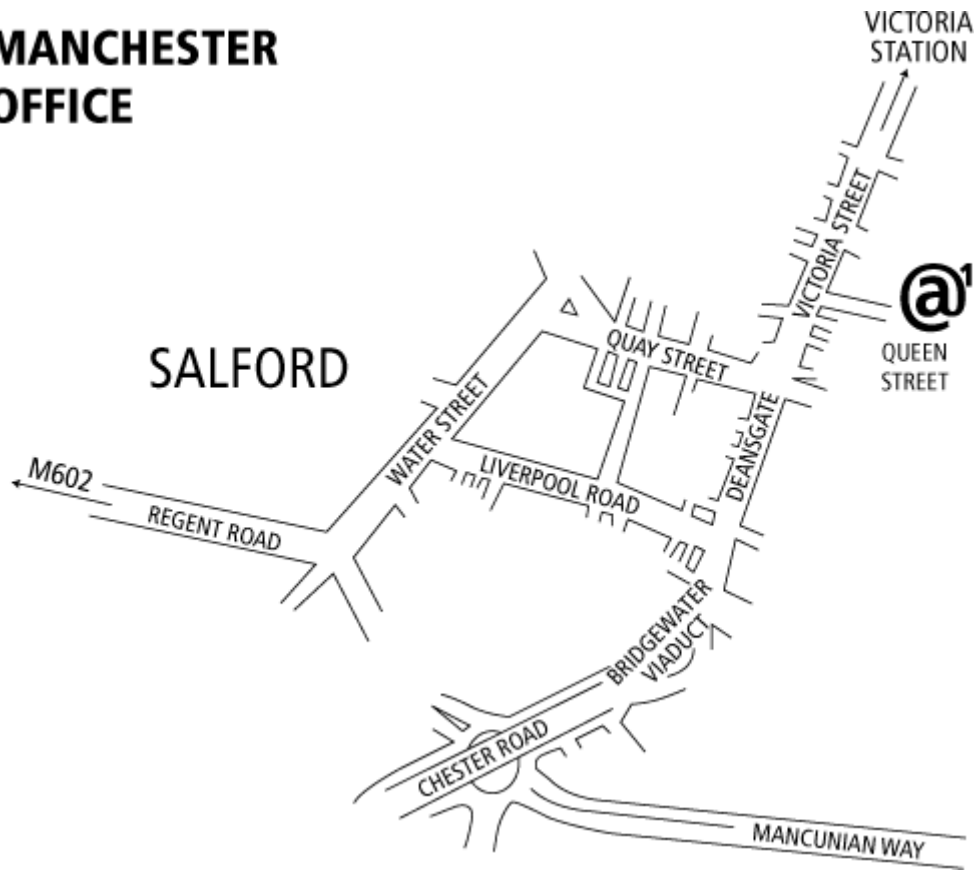

MANCHESTER OFFICE

28 Queen Street, Manchester M2 5LF
T: 0161 834 6717 F: 0161 834 6839

From the North or South - take the M6.

Come off at M62 Manchester and proceed onto the M602. At the end of the M602 follow on into Regent Road and continue to the end. Turn left into Water Street then take the third right into Quay Street. Take the sixth left into Deansgate. Queen Street is the fourth road on the right.