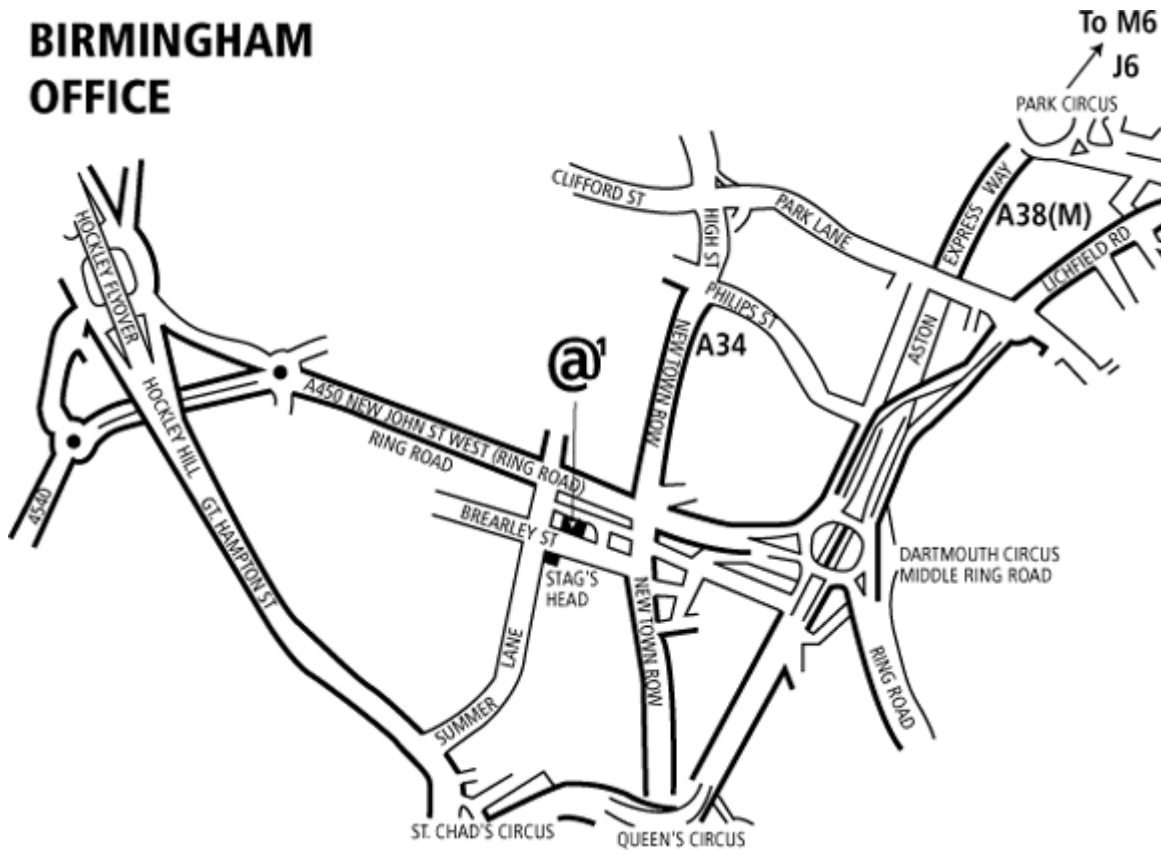

BIRMINGHAM OFFICE

63/83 Brearley Street, Birmingham B19 3NT
T: 0121 359 4415 F: 0121 359 5832

Leave M6 at Junction 6 - follow signs for A38M city centre - this brings you to the Aston Expressway.

Leave Expressway at the 2nd exit - signposted 'Ring Road - National Indoor Arena - Convention Centre'.

Take the 3rd exit, signposted 'Ring Road - West Bromwich, NIA - Convention Centre' (Newtown Middleway).

Turn left at the 2nd set of traffic lights into Summer Lane. Take the 2nd left into Brearley Street (Stags Head pub on the corner).