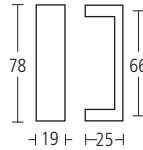

6999A

130x152x40mm Modric pull handle, with bolt through fixings. Centres at 139mm.

Finishes: SS • PS • MA • TA

1004

78x19x25mm Modric handle, straight, bolt through fixings. Centres at 66mm.

Finishes: MA • TA

1002

78x10x25mm Modric handle, straight, bolt through fixings. Centres at 66mm.

Finishes: MA • TA

1202

228x25x38mm Pull handle with bolt through fixings. Suitable for doors 10–55mm thick. Centres at 214mm.

Finishes: MA • TA

1202BB

Pair, as above, with back-to-back fixings.

1711

152x10x25mm Modric handle for sliding doors, with bolt through fixings. Centres at 110mm.

Finishes: MA • TA

1712

228x10x25mm Modric handle for sliding doors, with bolt through fixings. Centres at 178mm.