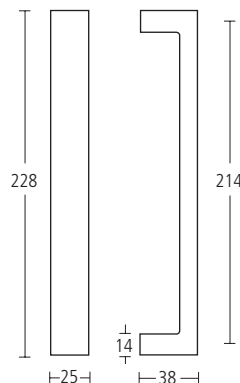

6999A

130x152x40mm Modric pull handle, with bolt through fixings. Centres at 139mm.

Finishes: SS • PS • MA • TA

1004

78x19x25mm Modric handle, straight, bolt through fixings. Centres at 66mm.

Finishes: MA • TA

1002

78x10x25mm Modric handle, straight, bolt through fixings. Centres at 66mm.

Finishes: MA • TA

1202

228x25x38mm Pull handle with bolt through fixings. Suitable for doors 10–55mm thick. Centres at 214mm.

Finishes: MA • TA

1202BB

Pair, as above, with back-to-back fixings.

1711

152x10x25mm Modric handle for sliding doors, with bolt through fixings. Centres at 110mm.

Finishes: MA • TA

1712

228x10x25mm Modric handle for sliding doors, with bolt through fixings. Centres at 178mm.