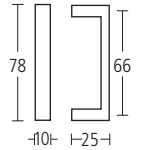

6999A

130x152x40mm Modric pull handle, with bolt through fixings. Centres at 139mm.

Finishes: SS • PS • MA • TA

1004

78x19x25mm Modric handle, straight, bolt through fixings. Centres at 66mm.

Finishes: MA • TA

1002

78x10x25mm Modric handle, straight, bolt through fixings. Centres at 66mm.

Finishes: MA • TA

1202

228x25x38mm Pull handle with bolt through fixings. Suitable for doors 10–55mm thick. Centres at 214mm.

Finishes: MA • TA

1202BB

Pair, as above, with back-to-back fixings.

1711

152x10x25mm Modric handle for sliding doors, with bolt through fixings. Centres at 110mm.

Finishes: MA • TA

1712

228x10x25mm Modric handle for sliding doors, with bolt through fixings. Centres at 178mm.