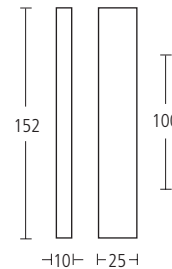

6999A

130x152x40mm Modric pull handle, with bolt through fixings. Centres at 139mm.

Finishes: SS • PS • MA • TA

1004

78x19x25mm Modric handle, straight, bolt through fixings. Centres at 66mm.

Finishes: MA • TA

1002

78x10x25mm Modric handle, straight, bolt through fixings. Centres at 66mm.

Finishes: MA • TA

1202

228x25x38mm Pull handle with bolt through fixings. Suitable for doors 10–55mm thick. Centres at 214mm.

Finishes: MA • TA

1202BB

Pair, as above, with back-to-back fixings.

1711

152x10x25mm Modric handle for sliding doors, with bolt through fixings. Centres at 110mm.

Finishes: MA • TA

1712

228x10x25mm Modric handle for sliding doors, with bolt through fixings. Centres at 178mm.

Finishes: MA • TA