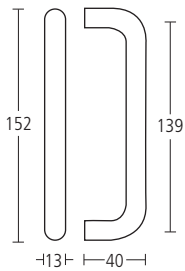

6999A

130x152x40mm Modric pull handle, with bolt through fixings. Centres at 139mm.

Finishes: SS • PS • MA • TA

1004

78x19x25mm Modric handle, straight, bolt through fixings. Centres at 66mm.

Finishes: MA • TA

1002

78x10x25mm Modric handle, straight, bolt through fixings. Centres at 66mm.

Finishes: MA • TA

1202

228x25x38mm Pull handle with bolt through fixings. Suitable for doors 10–55mm thick. Centres at 214mm.

Finishes: MA • TA

1202BB

Pair, as above, with back-to-back fixings.

1711

152x10x25mm Modric handle for sliding doors, with bolt through fixings. Centres at 110mm.

Finishes: MA • TA

1712

228x10x25mm Modric handle for sliding doors, with bolt through fixings. Centres at 178mm.

Finishes: MA • TA