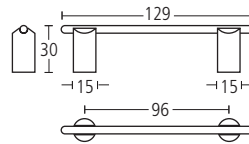

**2526**

29øx40mm Modric Dom cabinet knob complete with face and bolt through fixings.

Finishes: SS • PS • MA • TA

**2527**

19øx29mm Modric Dom cabinet knob complete with face and bolt through fixings.

Finishes: SS • PS • MA • TA

**2536**

22øx30mm Modric cabinet knob complete with face and bolt through fixings.

Finishes: SS • PS • MA • TA

**1009**

129x30mm Sembla cabinet pull. Centres at 96mm.

Finishes: SS • PS

**1012**

161x30mm Sembla cabinet pull. Centres at 128mm.

Finishes: SS • PS

**1016**

193x30mm Sembla cabinet pull. Centres at 160mm.

Finishes: SS • PS

**2551**

15øx30x33mm Sembla cabinet pull.

Finishes: SS • PS