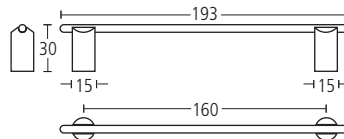

**2526**

29øx40mm Modric Dom cabinet knob complete with face and bolt through fixings.

Finishes: SS • PS • MA • TA

**2527**

19øx29mm Modric Dom cabinet knob complete with face and bolt through fixings.

Finishes: SS • PS • MA • TA

**2536**

22øx30mm Modric cabinet knob complete with face and bolt through fixings.

Finishes: SS • PS • MA • TA

**1009**

129x30mm Sembla cabinet pull. Centres at 96mm.

Finishes: SS • PS

**1012**

161x30mm Sembla cabinet pull. Centres at 128mm.

Finishes: SS • PS

**1016**

193x30mm Sembla cabinet pull. Centres at 160mm.

Finishes: SS • PS

**2551**

15øx30x33mm Sembla cabinet pull.

Finishes: SS • PS