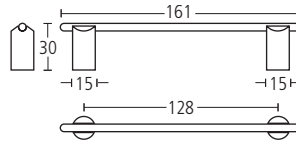

**2526**

29øx40mm Modric Dom cabinet knob complete with face and bolt through fixings.

Finishes: SS • PS • MA • TA

**2527**

19øx29mm Modric Dom cabinet knob complete with face and bolt through fixings.

Finishes: SS • PS • MA • TA

**2536**

22øx30mm Modric cabinet knob complete with face and bolt through fixings.

Finishes: SS • PS • MA • TA

**1009**

129x30mm Sembla cabinet pull. Centres at 96mm.

Finishes: SS • PS

**1012**

161x30mm Sembla cabinet pull. Centres at 128mm.

Finishes: SS • PS

**1016**

193x30mm Sembla cabinet pull. Centres at 160mm.

Finishes: SS • PS

**2551**

15øx30x33mm Sembla cabinet pull.

Finishes: SS • PS