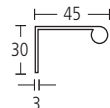

1716/20

70x200mm Ledge sliding door or drawer pull handle.

Finishes: SS (XX1716/2S)
PS (XX1716/2P)
MA

1716/10

70x100mm Ledge sliding door or drawer pull handle.

Finishes: SS (XX1716/1S)
PS (XX1716/1P)
MA

1714/10

45x100mm Ledge sliding door or drawer pull handle.

Finishes: SS (XX1714/1S)
PS (XX1714/1P)
MA

1714/20

45x200mm Ledge sliding door or drawer pull handle.

Finishes: SS (XX1714/2S)
PS (XX1714/2P)
MA