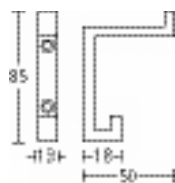

6555

40x13x18mm Modric coat hook.

Finishes: PC • MA • TA