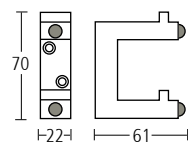

70x22x61mm Grenadier heavy duty hat and coat hook with rubber buffers.

Finishes: MA • TA

6548