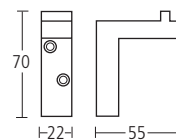

6548

70x22x55mm Grenadier heavy duty coat hook.

Finishes: MA • TA

6550

85x13x50mm Modric hat and coat hook.

Finishes: PC • MA • TA • BD