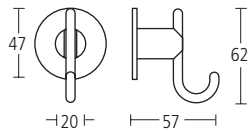

6557

47x57x62mm Sembla hat and coat hook on concealed fixing rose.

Finishes: SS • PS • ST • SP

6546

70x22x55mm Grenadier heavy duty hat and coat hook.

Finishes: MA • TA

6547

70x22x61mm Grenadier heavy duty hat and coat hook with rubber buffers.

40x13x18mm Modric coat hook.

Finishes: PC • MA • TA

6551

88x13x53mm Modric hat and coat hook with rubber buffer.

Finishes: PC • MA • TA • BD