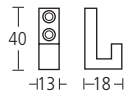

40x13x18mm Modric coat hook.

Finishes: PC • MA • TA

6551

88x13x53mm Modric hat and coat hook with rubber buffer.

Finishes: PC • MA • TA • BD