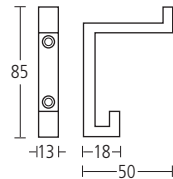

6557

47x57x62mm Sembla hat and coat hook on concealed fixing rose.

Finishes: SS • PS • ST • SP

6546

70x22x55mm Grenadier heavy duty hat and coat hook.

Finishes: MA • TA

6547

70x22x61mm Grenadier heavy duty hat and coat hook with rubber buffers.

Finishes: MA • TA

6548

70x22x55mm Grenadier heavy duty coat hook.

Finishes: MA • TA

6550

85x13x50mm Modric hat and coat hook.

Finishes: PC • MA • TA • BD

6555

40x13x18mm Modric coat hook.

Finishes: PC • MA • TA

6551

88x13x53mm Modric hat and coat hook with rubber buffer.

Finishes: PC • MA • TA • BD