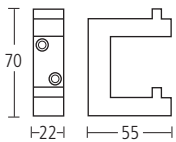

6557

47x57x62mm Sembla hat and coat hook on concealed fixing rose.

Finishes: SS • PS • ST • SP

6546

70x22x55mm Grenadier heavy duty hat and coat hook.

Finishes: MA • TA

6547

70x22x61mm Grenadier heavy duty hat and coat hook with rubber buffers.

40x13x18mm Modric coat hook.

Finishes: PC • MA • TA

6551

88x13x53mm Modric hat and coat hook with rubber buffer.

Finishes: PC • MA • TA • BD