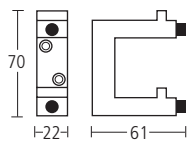

6547

70x22x61mm Grenadier heavy duty hat and coat hook with rubber buffers.

Finishes: MA • TA