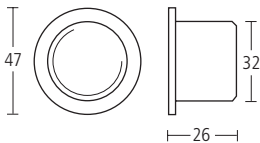

2311

47øx42mm Sembla door stop. Black natural rubber, on rose.

Finishes: SS • PS • MA

2308

47øx26mm Wall mounted door bumper.

Finishes: SS • PS • MA • TA

2301

47øx38mm Floor door stop.

Finishes: SS • PS • MA • TA • BS • BD • BL

2302

32øx32mm Floor door stop.

Finishes: SS • PS • MA • TA

2303

Door stop conversion set for fixing 2301 and 2302 door stops to concrete.

2307

25øx102mm Skirting buffer.