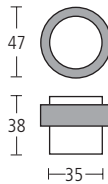

2311

47øx42mm Sembla door stop. Black natural rubber, on rose.

Finishes: SS • PS • MA

2308

47øx26mm Wall mounted door bumper.

Finishes: SS • PS • MA • TA

2301

47øx38mm Floor door stop.

Finishes: SS • PS • MA • TA • BS • BD • BL

2302

32øx32mm Floor door stop.

Finishes: SS • PS • MA • TA

2303

Door stop conversion set for fixing 2301 and 2302 door stops to concrete.

2307

25øx102mm Skirting buffer.

Finishes: SS • PS • MA • TA • BS • BD • BL

2305

19øx63mm Skirting buffer.

Finishes: SS • PS • MA • TA • BS • BD • BL

6552

19øx63mm Modric bumper hook.

Finishes: SS • PS • MA • TA