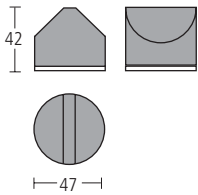

2311

47øx42mm Sembla door stop. Black natural rubber, on rose.

Finishes: SS • PS • MA

2308

47øx26mm Wall mounted door bumper.

Finishes: SS • PS • MA • TA

2301

47øx38mm Floor door stop.