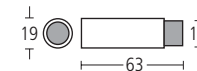

2305

19øx63mm Skirting buffer.

Finishes: SS • PS • MA • TA • BS • BD • BL