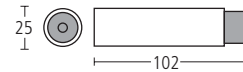

2307

25øx102mm Skirting buffer.

Finishes: SS • PS • MA • TA • BS • BD • BL