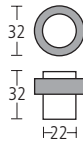

2311

47øx42mm Sembla door stop. Black natural rubber, on rose.

Finishes: SS • PS • MA

2308

47øx26mm Wall mounted door bumper.

Finishes: SS • PS • MA • TA

2301

47øx38mm Floor door stop.

Finishes: SS • PS • MA • TA • BS • BD • BL

2302

32øx32mm Floor door stop.

Finishes: SS • PS • MA • TA

2303

Door stop conversion set for fixing 2301 and 2302 door stops to concrete.

2307

25øx102mm Skirting buffer.