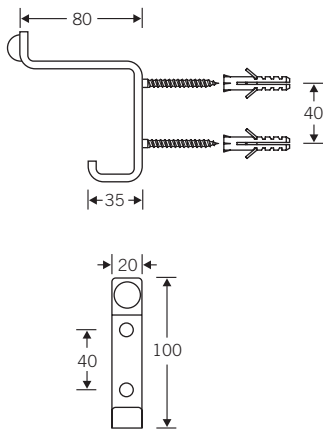

43646.1

100 x 80 x 20mm wall mounted coat hook and door stop. Complete with screws and rawlplugs. Fixing centres of 40mm.

Finishes: ST • SP • AS

43646.0

100 x 80 x 20mm wall mounted coat hook. Complete with screws and rawlplugs. Fixing centres of 40mm.

Finishes: ST • SP • AS

43647

112 x 50 x 70mm Erik Magnussen coat hook. Complete with screws for fixing. Also shown in the Erik Magnussen designer programme (Section 4.3).

Finishes: ST • SP

43650

90 x 34 x 34mm Jasper Morrison coat hook. Complete with screws & rawlplugs. Also shown in the Jasper Morrison designer programme (Section 4.1).