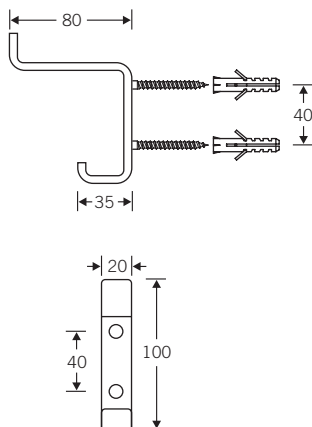

43646.1

100 x 80 x 20mm wall mounted coat hook and door stop. Complete with screws and rawlplugs. Fixing centres of 40mm.

Finishes: ST • SP • AS

43646.0

100 x 80 x 20mm wall mounted coat hook. Complete with screws and rawlplugs. Fixing centres of 40mm.

Finishes: ST • SP • AS

43647

112 x 50 x 70mm Erik Magnussen coat hook. Complete with screws for fixing. Also shown in the Erik Magnussen designer programme (Section 4.3).

Finishes: ST • SP

43650

90 x 34 x 34mm Jasper Morrison coat hook. Complete with screws & rawlplugs. Also shown in the Jasper Morrison designer programme (Section 4.1).