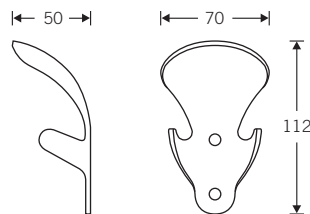

43646.1

100 x 80 x 20mm wall mounted coat hook and door stop. Complete with screws and rawlplugs. Fixing centres of 40mm.

Finishes: ST • SP • AS

43646.0

100 x 80 x 20mm wall mounted coat hook. Complete with screws and rawlplugs. Fixing centres of 40mm.

Finishes: ST • SP • AS

43647

112 x 50 x 70mm Erik Magnussen coat hook. Complete with screws for fixing. Also shown in the Erik Magnussen designer programme (Section 4.3).

Finishes: ST • SP

43650

90 x 34 x 34mm Jasper Morrison coat hook. Complete with screws & rawlplugs. Also shown in the Jasper Morrison designer programme (Section 4.1).