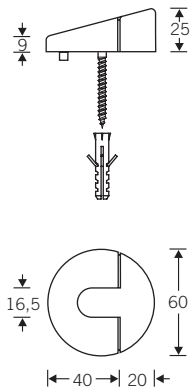

43668.1

43 x 36mm Nicholas Grimshaw coat hook. Complete with screws & rawlplugs. Also shown in the Nicholas Grimshaw designer programme (Section 4.11).

Finish: AS

43816

60Ø x 25 x 9mm floor mounted door stop complete with screw and rawlplug.

Finishes: ST • SP • AS

43817

47Ø x 40mm floor mounted door stop, complete with screw and rawlplug.

Finish: AS