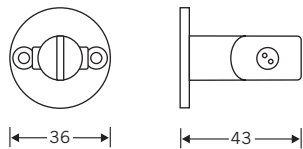

43668.1

43 x 36mm Nicholas Grimshaw coat hook. Complete with screws & rawlplugs. Also shown in the Nicholas Grimshaw designer programme (Section 4.11).

Finish: AS

43816

60Ø x 25 x 9mm floor mounted door stop complete with screw and rawlplug.

Finishes: ST • SP • AS

43817

47Ø x 40mm floor mounted door stop, complete with screw and rawlplug.

Finish: AS