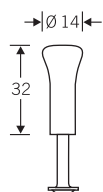

43641

16Ø x 32mm Jasper Morrison cabinet knob.
Complete with M4x30mm machine screw.

Finishes: ST • SP • AS

43643

14Ø x 32mm Jasper Morrison cabinet knob.
Complete with M4x30mm machine screw.

Finishes: ST • SP • AS

43650

90 x 34 x 34mm Jasper Morrison coat
hook. Complete with screw & rawlplug.

Finish: AS

43642

16Ø x 32mm Jasper Morrison cabinet knob.
Complete with M4x30mm machine screw.

Finishes: ST • SP • AS

43644

14Ø x 32mm Jasper Morrison cabinet knob.
Complete with M4x30mm machine screw.