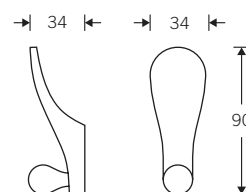

43641

16Ø x 32mm Jasper Morrison cabinet knob.
Complete with M4x30mm machine screw.

Finishes: ST • SP • AS

43643

14Ø x 32mm Jasper Morrison cabinet knob.
Complete with M4x30mm machine screw.

Finishes: ST • SP • AS

43650

90 x 34 x 34mm Jasper Morrison coat
hook. Complete with screw & rawlplug.

Finish: AS

43642

16Ø x 32mm Jasper Morrison cabinet knob.
Complete with M4x30mm machine screw.

Finishes: ST • SP • AS

43644

14Ø x 32mm Jasper Morrison cabinet knob.
Complete with M4x30mm machine screw.