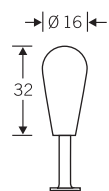

43641

16Ø x 32mm Jasper Morrison cabinet knob.
Complete with M4x30mm machine screw.

Finishes: ST • SP • AS

43643

14Ø x 32mm Jasper Morrison cabinet knob.
Complete with M4x30mm machine screw.

Finishes: ST • SP • AS

43650

90 x 34 x 34mm Jasper Morrison coat
hook. Complete with screw & rawlplug.

Finish: AS

43642

16Ø x 32mm Jasper Morrison cabinet knob.
Complete with M4x30mm machine screw.

Finishes: ST • SP • AS

43644

14Ø x 32mm Jasper Morrison cabinet knob.
Complete with M4x30mm machine screw.