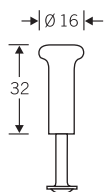

43641

16Ø x 32mm Jasper Morrison cabinet knob.
Complete with M4x30mm machine screw.

Finishes: ST • SP • AS

43643

14Ø x 32mm Jasper Morrison cabinet knob.
Complete with M4x30mm machine screw.

Finishes: ST • SP • AS

43650

90 x 34 x 34mm Jasper Morrison coat
hook. Complete with screw & rawlplug.

Finish: AS

43642

16Ø x 32mm Jasper Morrison cabinet knob.
Complete with M4x30mm machine screw.

Finishes: ST • SP • AS

43644

14Ø x 32mm Jasper Morrison cabinet knob.
Complete with M4x30mm machine screw.