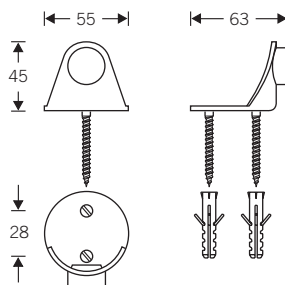

43647

112 x 50 x 70mm Erik Magnussen coat hook. Complete with screws for fixings.

Finishes: ST • SP

43887

63 x 55 x 45mm Erik Magnussen door stop. Complete with screws and rawlplugs.

Finishes: ST • SP

43458

153 x 64 x 32.5mm Erik Magnussen window handle with click-stop mechanism. Complete with 7mm spindle.

Finishes: ST • SP