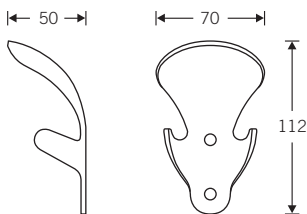

43647

112 x 50 x 70mm Erik Magnussen coat hook. Complete with screws for fixings.

Finishes: ST • SP

43887

63 x 55 x 45mm Erik Magnussen door stop. Complete with screws and rawlplugs.

Finishes: ST • SP

43458

153 x 64 x 32.5mm Erik Magnussen window handle with click-stop mechanism. Complete with 7mm spindle.

Finishes: ST • SP