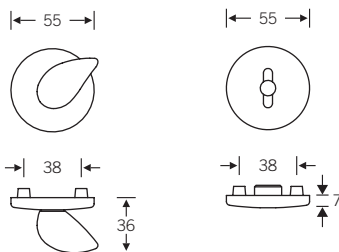

41708.8

55Ø x 7mm Philippe Starck rose and right handed bathroom turn with indicator. Complete with 8mm spindle. (Right hand illustrated).

Finish: AS

41708.7

55Ø x 7mm Philippe Starck rose and left handed bathroom turn with indicator. Complete with 8mm spindle. (Right hand illustrated).

Finish: AS

Indicator

43632R

33 x 27 x 40mm Philippe Starck right handed cabinet knob. Complete with M4x30mm machine screw. (Right hand illustrated).

Finish: AS

43632L

33 x 27 x 40mm Philippe Starck left handed cabinet knob. Complete with M4x30mm machine screw. (Right hand illustrated).

Finish: AS

43439

176.5 x 67 x 33.5mm Philippe Starck window handle with click-stop mechanism. Complete with 7mm spindle.

Finish: AS