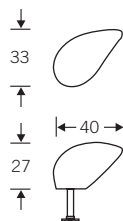

41708.8

55Ø x 7mm Philippe Starck rose and right handed bathroom turn with indicator. Complete with 8mm spindle. (Right hand illustrated).

Finish: AS

41708.7

55Ø x 7mm Philippe Starck rose and left handed bathroom turn with indicator. Complete with 8mm spindle. (Right hand illustrated).

Finish: AS

Indicator

43632R

33 x 27 x 40mm Philippe Starck right handed cabinet knob. Complete with M4x30mm machine screw. (Right hand illustrated).

Finish: AS

43632L

33 x 27 x 40mm Philippe Starck left handed cabinet knob. Complete with M4x30mm machine screw. (Right hand illustrated).

Finish: AS

43439

176.5 x 67 x 33.5mm Philippe Starck window handle with click-stop mechanism. Complete with 7mm spindle.

Finish: AS