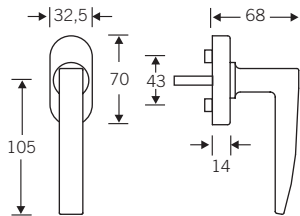

**43820**

69 x 52 x 19.5mm Hans Kollhoff door stop.  
Complete with screw and rawlplug.

Finish: AS

**43433**

140 x 68 x 32.5mm Hans Kollhoff window  
handle with click-stop mechanism.  
Complete with 7mm spindle.

Finish: AS

**43453**

70 x 69 x 32.5mm Hans Kollhoff window  
handle with click-stop mechanism.  
Complete with 7mm spindle.

Finish: AS

**43433S**

146 x 69 x 32.5mm Hans Kollhoff window  
handle with click-stop mechanism.  
Complete with 7mm spindle.