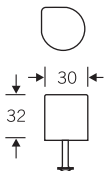

43614

30 x 32mm Franco Clivio cabinet knob.
Complete with M4x30mm machine screw.

Finishes: ST • SP • AS

43627.0

20 x 28.5 x 42mm Erik Magnussen cabinet knob. Complete with M4x30mm machine screw. Also shown in the Erik Magnussen designer programme (Section 4.3).

Finishes: ST • SP

43629

49 x 26 x 18mm Hartmut Weise cabinet knob. Complete with 2No M4x30mm machine screws.

Finish: AS