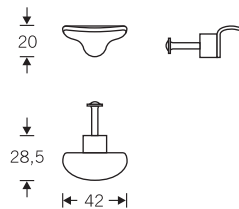

43614

30 x 32mm Franco Clivio cabinet knob.
Complete with M4x30mm machine screw.

Finishes: ST • SP • AS

43627.0

20 x 28.5 x 42mm Erik Magnussen cabinet knob. Complete with M4x30mm machine screw. Also shown in the Erik Magnussen designer programme (Section 4.3).

Finishes: ST • SP

43629

49 x 26 x 18mm Hartmut Weise cabinet knob. Complete with 2No M4x30mm machine screws.

Finish: AS