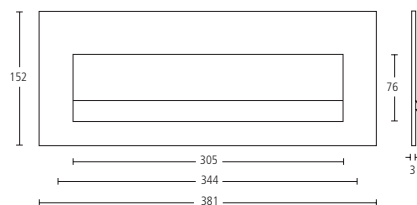

6001

305x80x3mm Letter plate with 250x44mm spring loaded flap, fixing centres at 276mm, for doors 40–55mm thick. Can be fixed horizontally or vertically.

Finishes: SS • PS

6003

305x80x3mm Inside tidy with 256x44mm spring loaded flap for inside use with 6001. Can be fixed horizontally or vertically.

Finishes: SS • PS

XX6001FP

Intumescent pack for use with the 6001 and 6003 letterplate and tidy.

6010

381x152x3mm Letter plate with 305x76mm gravity flap, fixing centres at 344mm, for doors 40–55mm thick.

Finish: MA

6011

381x152x3mm Letter plate with 305x76mm spring loaded flap, fixing centres at 344mm, for doors 40–55mm thick.

Finishes: SS • PS

6012

381x152x3mm Tidy for inside use with 6010, as shown above.

Finishes: SS • PS • MA

6980

47x8mm Door viewer with swivel cover.

Finishes: SS • PS • MA • TA

6972

152x38x13mm Door chain, with black leather covered chain.

Finishes: MA • TA