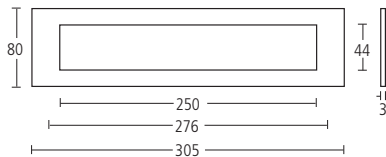

6001

305x80x3mm Letter plate with 250x44mm spring loaded flap, fixing centres at 276mm, for doors 40–55mm thick. Can be fixed horizontally or vertically.

Finishes: SS • PS

6003

305x80x3mm Inside tidy with 256x44mm spring loaded flap for inside use with 6001. Can be fixed horizontally or vertically.

Finishes: SS • PS

XX6001FP

Intumescent pack for use with the 6001 and 6003 letterplate and tidy.

6010

381x152x3mm Letter plate with 305x76mm gravity flap, fixing centres at 344mm, for doors 40–55mm thick.

Finish: MA

6011

381x152x3mm Letter plate with 305x76mm spring loaded flap, fixing centres at 344mm, for doors 40–55mm thick.

Finishes: SS • PS

6012

381x152x3mm Tidy for inside use with 6010, as shown above.

Finishes: SS • PS • MA

6980

47x8mm Door viewer with swivel cover.

Finishes: SS • PS • MA • TA

6972

152x38x13mm Door chain, with black leather covered chain.

Finishes: MA • TA