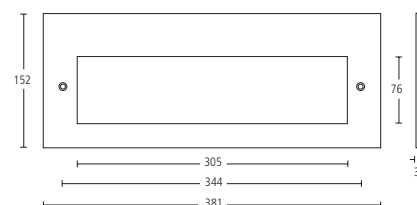

6001

305x80x3mm Letter plate with 250x44mm spring loaded flap, fixing centres at 276mm, for doors 40–55mm thick. Can be fixed horizontally or vertically.

Finishes: SS • PS

6003

305x80x3mm Inside tidy with 256x44mm spring loaded flap for inside use with 6001. Can be fixed horizontally or vertically.

Finishes: SS • PS

XX6001FP

Intumescent pack for use with the 6001 and 6003 letterplate and tidy.

6010

381x152x3mm Letter plate with 305x76mm gravity flap, fixing centres at 344mm, for doors 40–55mm thick.

Finish: MA

6011

381x152x3mm Letter plate with 305x76mm spring loaded flap, fixing centres at 344mm, for doors 40–55mm thick.

Finishes: SS • PS

6012

381x152x3mm Tidy for inside use with 6010, as shown above.

Finishes: SS • PS • MA

6980

47x8mm Door viewer with swivel cover.

Finishes: SS • PS • MA • TA

6972

152x38x13mm Door chain, with black leather covered chain.

Finishes: MA • TA