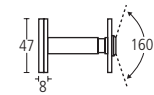

6001

305x80x3mm Letter plate with 250x44mm spring loaded flap, fixing centres at 276mm, for doors 40–55mm thick. Can be fixed horizontally or vertically.

Finishes: SS • PS

6003

305x80x3mm Inside tidy with 256x44mm spring loaded flap for inside use with 6001. Can be fixed horizontally or vertically.

Finishes: SS • PS

XX6001FP

Intumescent pack for use with the 6001 and 6003 letterplate and tidy.

6010

381x152x3mm Letter plate with 305x76mm gravity flap, fixing centres at 344mm, for doors 40–55mm thick.

Finish: MA

6011

381x152x3mm Letter plate with 305x76mm spring loaded flap, fixing centres at 344mm, for doors 40–55mm thick.

Finishes: SS • PS

6012

381x152x3mm Tidy for inside use with 6010, as shown above.

Finishes: SS • PS • MA

6980

47x8mm Door viewer with swivel cover.

Finishes: SS • PS • MA • TA

6972

152x38x13mm Door chain, with black leather covered chain.

Finishes: MA • TA