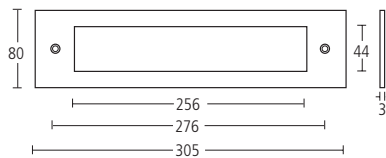

6001

305x80x3mm Letter plate with 250x44mm spring loaded flap, fixing centres at 276mm, for doors 40–55mm thick. Can be fixed horizontally or vertically.

Finishes: SS • PS

6003

305x80x3mm Inside tidy with 256x44mm spring loaded flap for inside use with 6001. Can be fixed horizontally or vertically.

Finishes: SS • PS

XX6001FP

Intumescent pack for use with the 6001 and 6003 letterplate and tidy.

6010

381x152x3mm Letter plate with 305x76mm gravity flap, fixing centres at 344mm, for doors 40–55mm thick.

Finish: MA

6011

381x152x3mm Letter plate with 305x76mm spring loaded flap, fixing centres at 344mm, for doors 40–55mm thick.

Finishes: SS • PS

6012

381x152x3mm Tidy for inside use with 6010, as shown above.

Finishes: SS • PS • MA

6980

47x8mm Door viewer with swivel cover.

Finishes: SS • PS • MA • TA

6972

152x38x13mm Door chain, with black leather covered chain.

Finishes: MA • TA