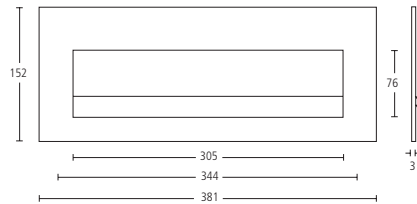

6001

305x80x3mm Letter plate with 250x44mm spring loaded flap, fixing centres at 276mm, for doors 40–55mm thick. Can be fixed horizontally or vertically.

Finishes: SS • PS

6003

305x80x3mm Inside tidy with 256x44mm spring loaded flap for inside use with 6001. Can be fixed horizontally or vertically.

Finishes: SS • PS

XX6001FP

Intumescent pack for use with the 6001 and 6003 letterplate and tidy.

6010

381x152x3mm Letter plate with 305x76mm gravity flap, fixing centres at 344mm, for doors 40–55mm thick.

Finish: MA

6011

381x152x3mm Letter plate with 305x76mm spring loaded flap, fixing centres at 344mm, for doors 40–55mm thick.

Finishes: SS • PS

6012

381x152x3mm Tidy for inside use with 6010, as shown above.

Finishes: SS • PS • MA

6980

47x8mm Door viewer with swivel cover.

Finishes: SS • PS • MA • TA

6972

152x38x13mm Door chain, with black leather covered chain.

Finishes: MA • TA